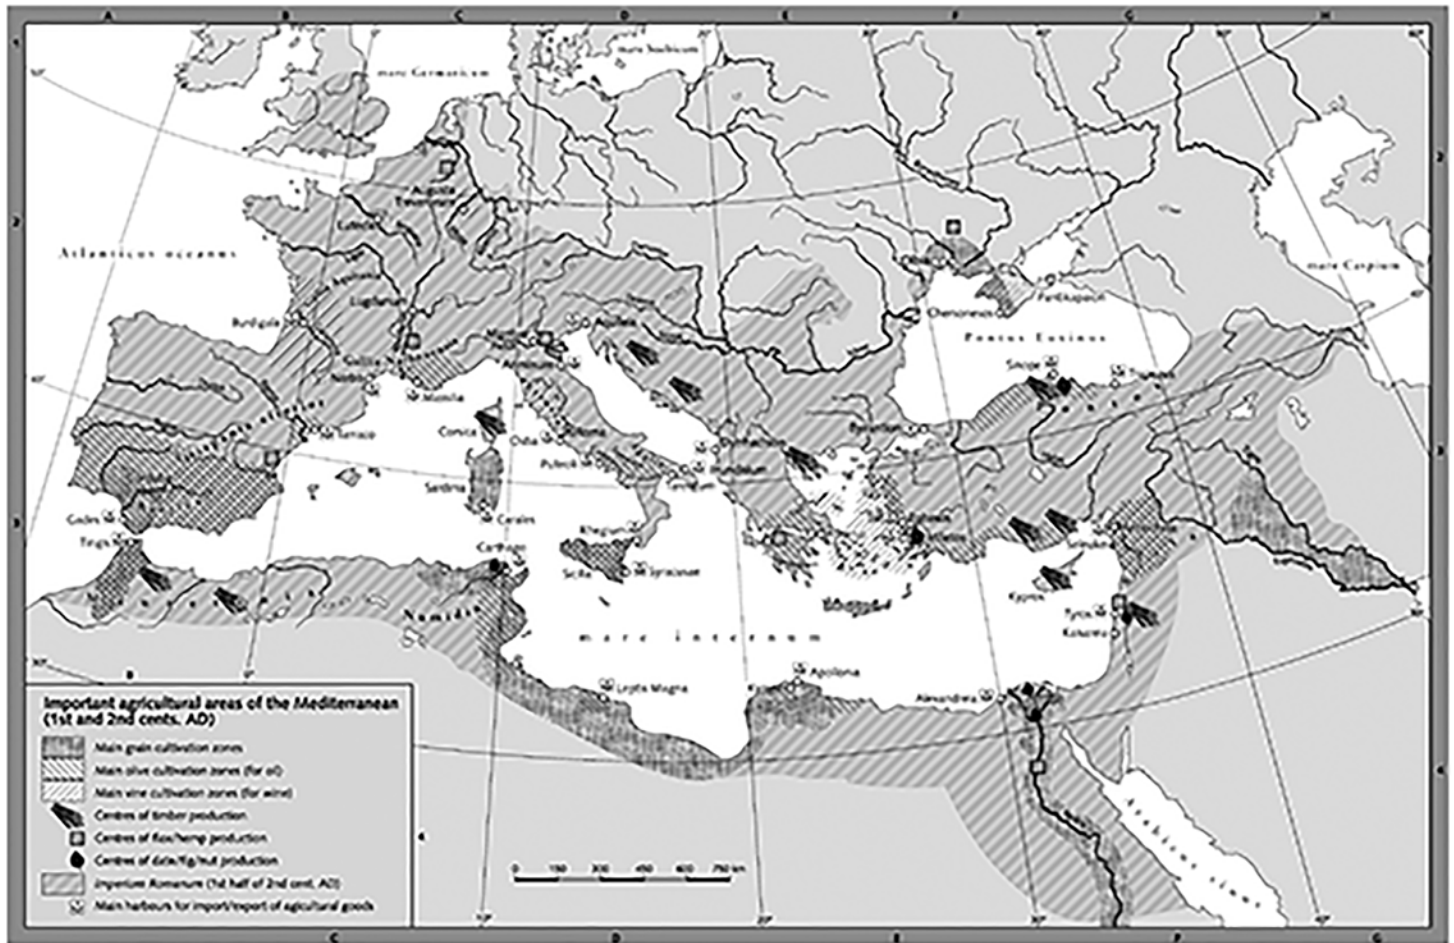

D • ICONS > GREEK > ROMAN > EGYPTIAN/ANE • 10%

Use the following as a guide.

identify the symbols	GREEK	ROMAN	EGYPTIAN / NEAR EAST
	Achilles <i>triskelion</i> ("three legs")	Achilleus	
	Aeneas <i>palladium</i> (shrine)	Aeneas	
	Aphrodite dove	Venus	Hathor / Ishtar
	Apollo lyre tripod	Apollo	Horus
	Artemis bow & quiver testicles (?)	Diana	Bast
	Athena <i>aegis</i> owl	Minerva	Neith
	Cybele tamborine	Magna Mater	Isis

GEOGRAPHY LIST

- | | | |
|-----------------|-----------------------|---------------------|
| Argos | Ethiopia (mod. Sudan) | Nemea |
| Asia Minor | Gades (Erytheia) | Ogygia |
| Athens | Hermopolis (Khmun) | Saïs |
| Atlas Mountains | Iolchus (Thessaly) | Sea of Marmara |
| Aulis | Ithaca | Sirens' Rocks |
| Carthage | Joppa | Straits of Messenia |
| Cholcis | Latoplis (Esna) | Tauris (Crimea) |
| Cnossus (Crete) | Lavinium | Thebes (Boeotia) |
| Corcyra | Lebanon | Thrace |
| Corinth | Libya | Tiryns |
| Delphi | Mt. Circeo | Lake Triton |
| Delos | Mt. Cyllene | Troy |
| Erymanthia | Mt. Etna | Uruk (Sumeria) |
| Eryx | Mt. Olympus | |